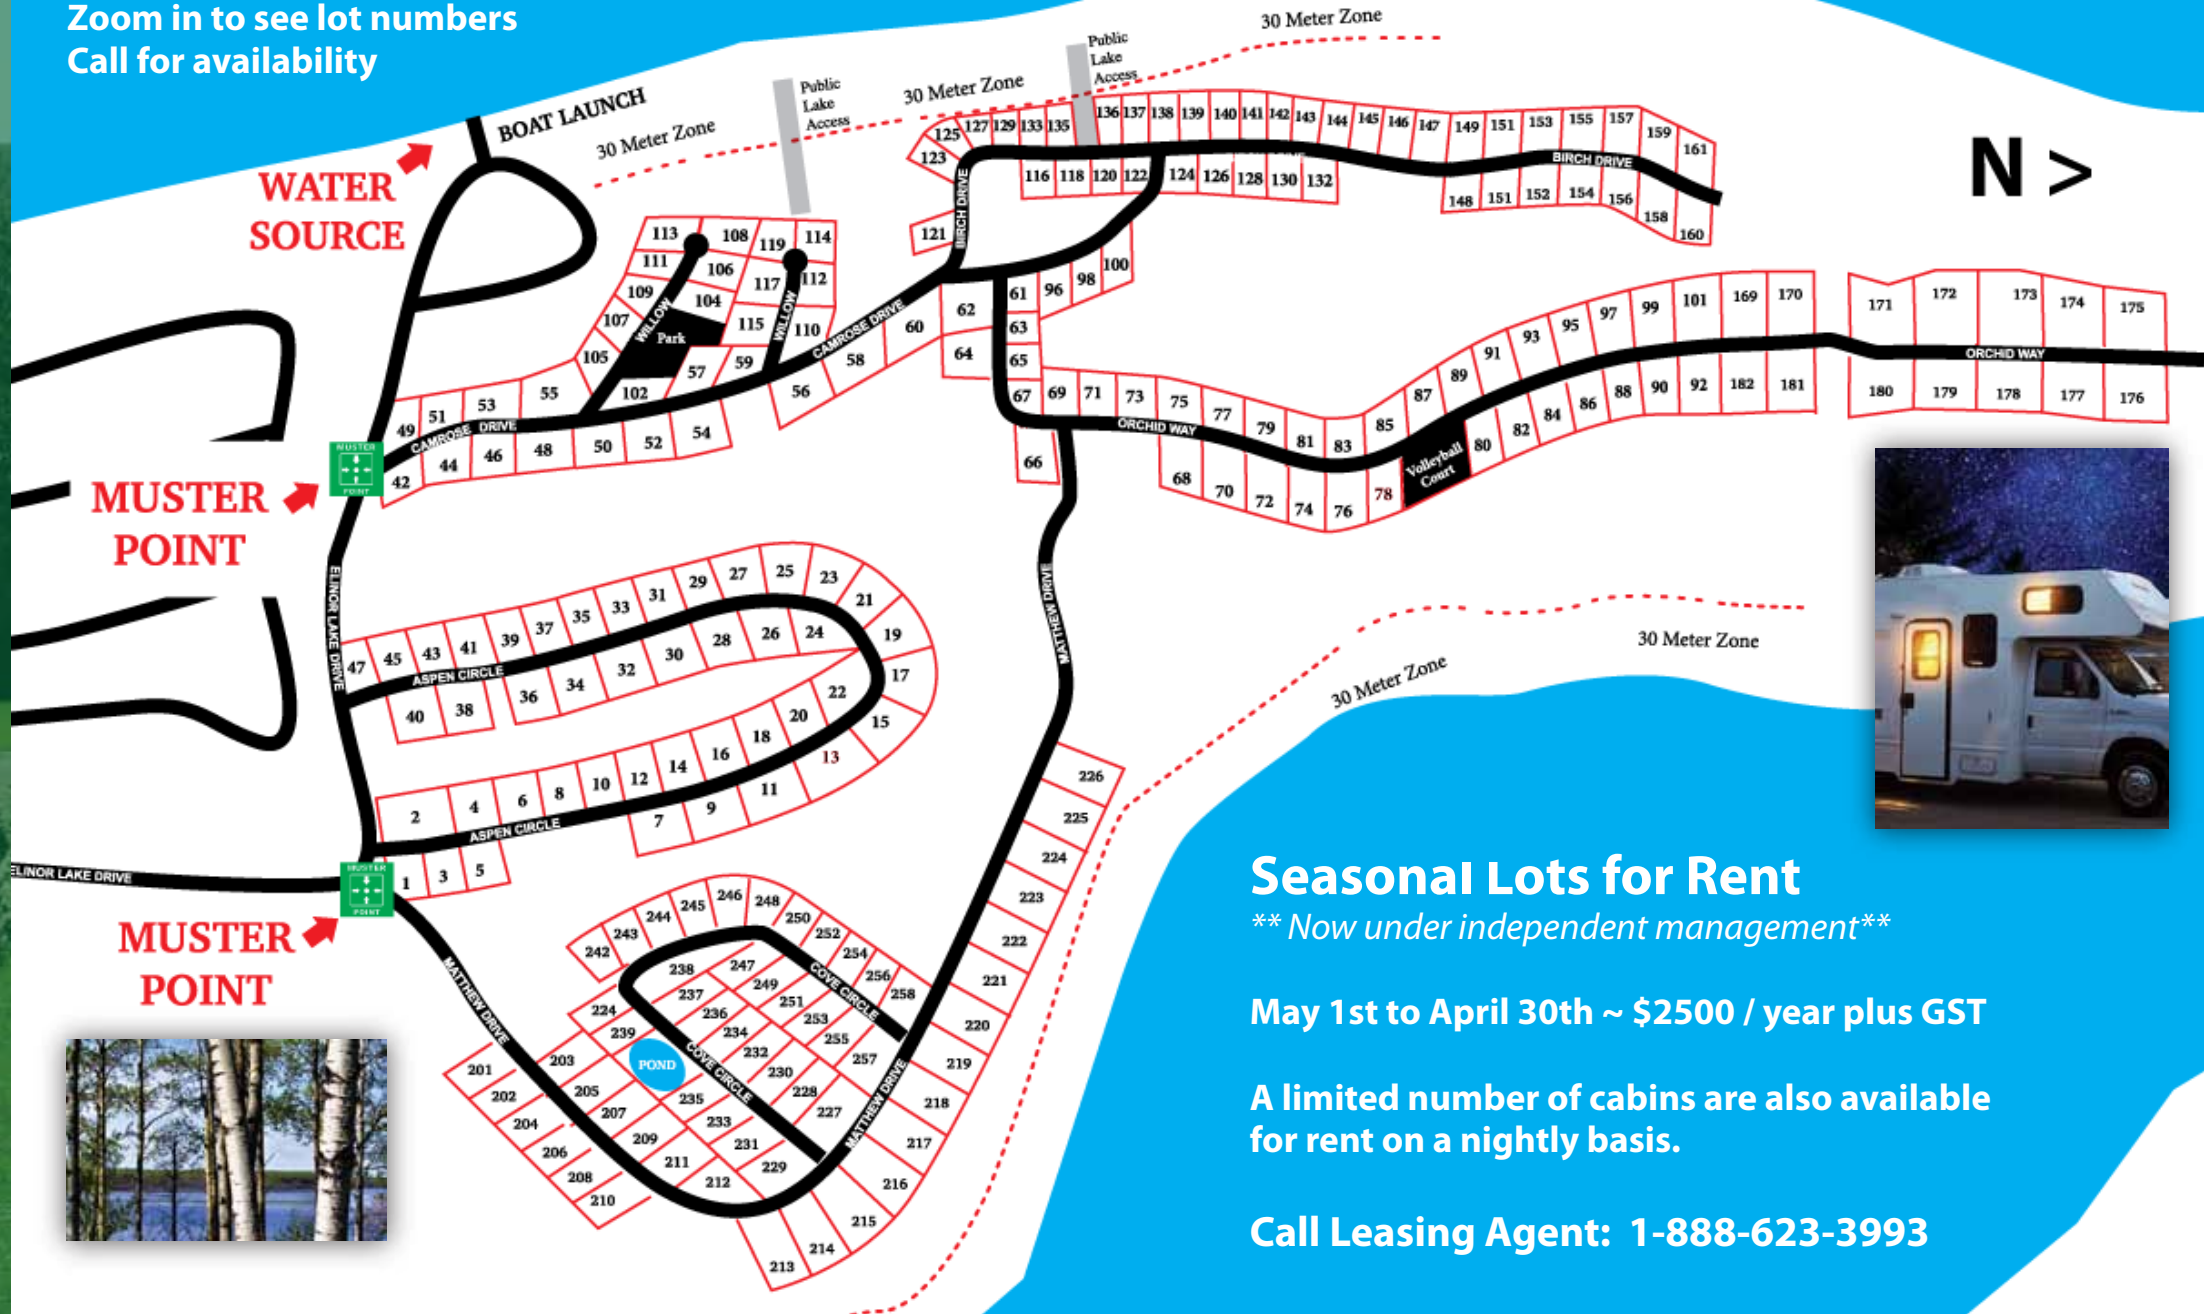

# Got Cabin Fever?

*We've got just the prescription!*

Lake country . Cottage country  
[www.ElinorLakeResort.com](http://www.ElinorLakeResort.com)

**Elinor Lake Resort** is located 2.5 hours NE of Edmonton in Alberta's lake country. The resort is also on the doorstep to one of Alberta's premiere parks, **Lakeland Provincial Park & Provincial Recreation Area**. This park includes 11 major lakes, dozens of smaller ones, a network of hiking and ski trails, and even a back country canoe circuit. Resort amenities include a convenience store, boat launch, quad wash, showers and laundromat. Plus, we are the only development on the lake.

# Seasonal Lots

Zoom in to see lot numbers  
Call for availability